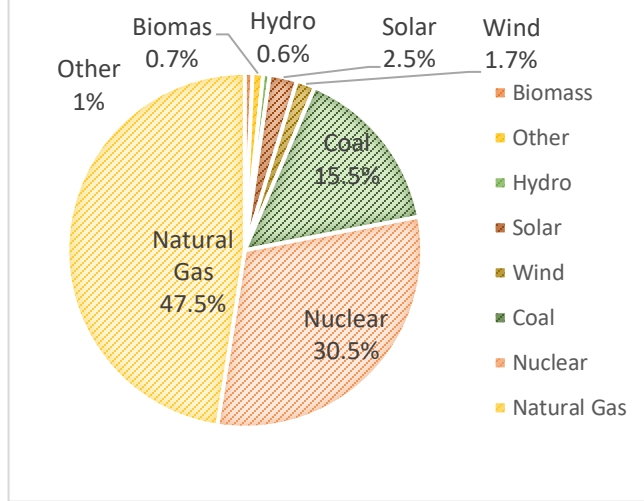

DELAWARE

Environmental Disclosure Information – 3rd Quarter 2024

CPV Retail Energy LP

Actual Data for the Period 07/01/24 to 09/30/24

Generation Resource Mix -
Information regarding the sources of generation used to generate this product during this period.

Environmental Characteristics–
A description of the characteristics associated with each possible generation resource.

Biomass Power	Air Emissions and Solid Waste
Coal Power	Air Emissions and Solid Waste
Hydro Power	Wildlife Impacts
Natural Gas Power	Air Emissions and Solid Waste
Nuclear Power	Radioactive Waste
Oil Power	Air Emissions and Solid Waste
Other Sources	Unknown Impacts
Solar Power	No Significant Impacts
Unknown Purchased Resources	Unknown Impacts
Wind Power	Wildlife Impacts