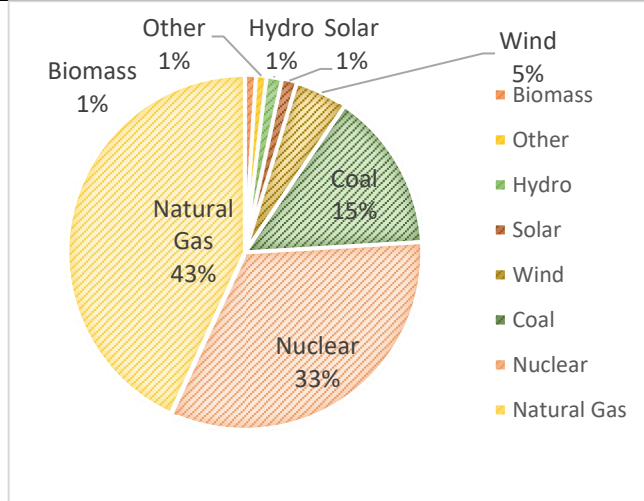

Environmental Characteristics–
A description of the characteristics associated with each possible generation resource.

Biomass Power	Air Emissions and Solid Waste
Coal Power	Air Emissions and Solid Waste
Hydro Power	Wildlife Impacts
Natural Gas Power	Air Emissions and Solid Waste
Nuclear Power	Radioactive Waste
Oil Power	Air Emissions and Solid Waste
Other Sources	Unknown Impacts
Solar Power	No Significant Impacts
Unknown Purchased Resources	Unknown Impacts
Wind Power	Wildlife Impacts